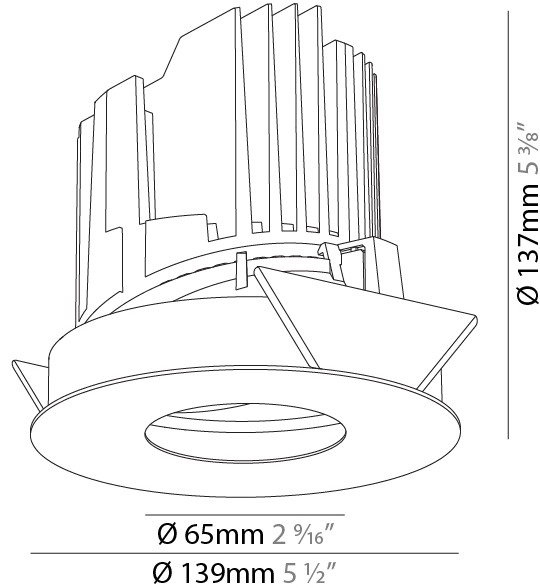

GENERAL

Series: Bioniq
Subseries: Bioniq Round Wallwash
Brand: Prolicht
Division: Architectural
Mounting Type: Recessed
Mounting Location: Ceiling
Subcategory: Downlight

PHYSICAL

Shape: Round
Diameter (mm): 139
Diameter (in): 5 1/2
Height (mm): 137
Height (in): 5 3/8
Ceiling Thickness (mm): 10 / 12.5 / 15 / 25
Ceiling Thickness (in): 3/8 or 1/2 or 9/16
Min. Recessing Depth (mm): 150
Min. Recessing Depth (in): 5 7/8
Light Distribution: Adjustable / Asymmetric
Weight (kg): 0.865
Weight (lbs): 1.9
Fixture Finish: SSR / BKV / CWI / CRY / HAB / UFT / ITA / RUA / FTG / MYG / LOD / PUS / FRO / FUP / KIA / POP / BLS / SPG / MEY / GOH / GUM / CHC / COM / ABZ / JAG / OBR / MOS / ROR
Fixture Material: Aluminum Die Cast
Cut-out Measurements: 130mm / 5 1/8"

OPTICAL

Reflector°: 20 / 25 / 40
Adjustability: Fixed

RATINGS AND CERTIFICATIONS

Certified By: Certified for North American Standards
IP rating: IP20

	130mm 5 1/8"	150mm 5 7/8"	10 15mm 3/8" 9/16"	30°	355°	
A						